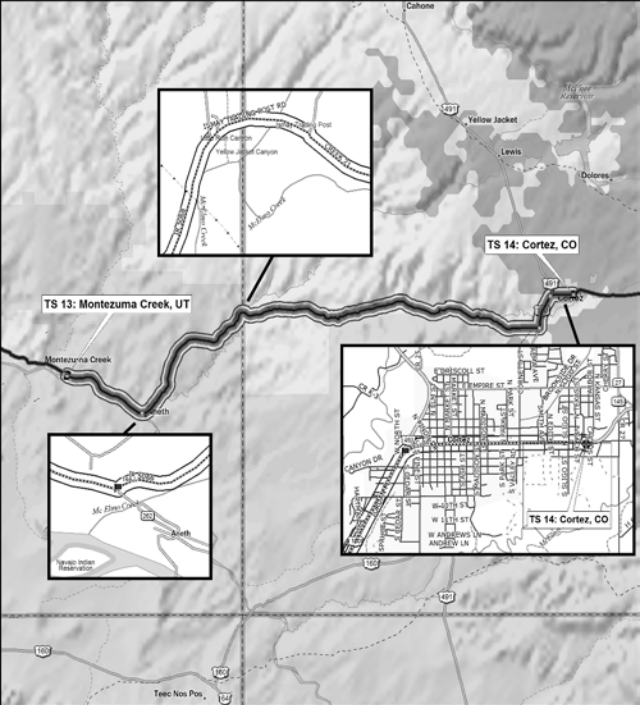

Fallbrook

Unsupported Race Route

Bike Race Route

Unsupported Bike Race Route

Follow Vehicle

Start: Oceanside CA

Start: Oceanside CA

Camp Pendleton South

San Luis Rey

Carlsbad

Carlsbad (State Beach)

SAN LUIS REY
RIVERSIDE DR

Bikes

Follow Vehicles

San Marcos

San Marcos Creek

San Marcos

TS 15: Durango CO

TS 16: Pagosa Springs CO