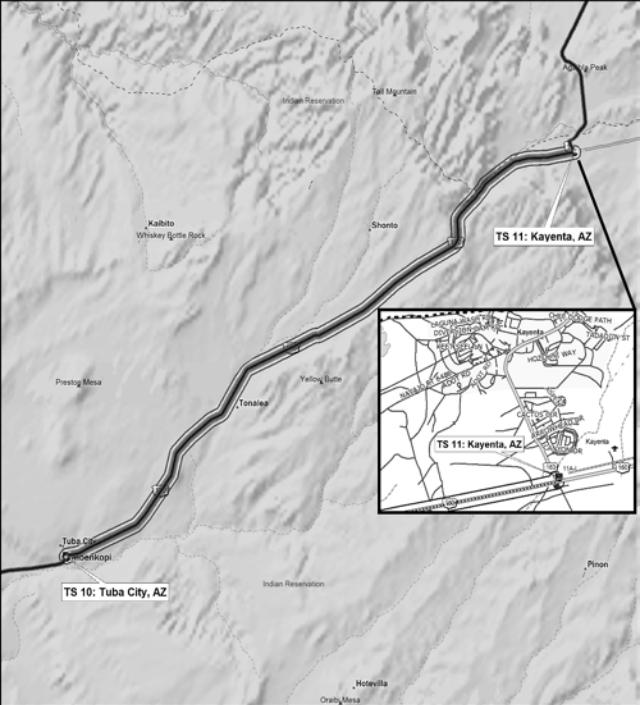

Fallbrook

Unsupported Race Route

Bike Race Route

Unsupported Bike Race Route

Follow Vehicle

Start: Oceanside CA

Start: Oceanside CA

Camp Pendleton South

San Marcos

TS 15: Durango CO

TS 16: Pagosa Springs CO