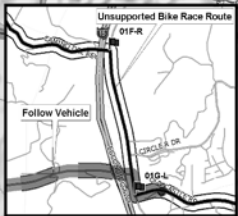

Fallbrook

Unsupported Race Route

Bike Race Route

Unsupported Bike Race Route

Follow Vehicle

Start: Oceanside CA

Start: Oceanside CA

Camp Pendleton South

San Luis Rey

Carlsbad

Carlsbad (State Beach)

SAN LUIS REY
RIVERSIDE DR

Bikes

Follow Vehicles

San Marcos

San Marcos Creek