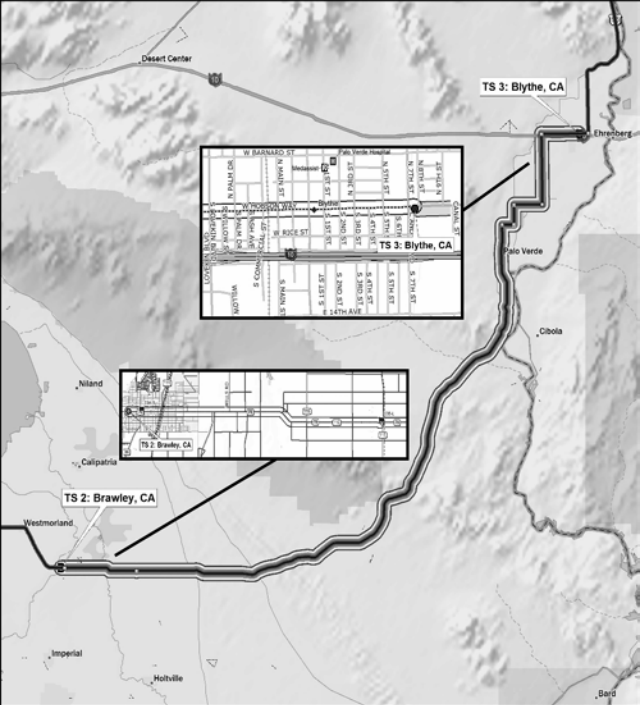

Fallbrook

Unsupported Race Route

Bike Race Route

Unsupported Bike Race Route

Follow Vehicle

Start: Oceanside CA

Start: Oceanside CA

Camp Pendleton South

San Luis Rey

Carlsbad

Carlsbad (State Beach)

SAN LUIS REY
RIVERSIDE DR

Bikes

Follow Vehicles

San Marcos

San Marcos Creek

San Marcos

TS 15: Durango CO

TS 16: Pagosa Springs CO