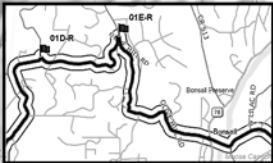

Fallbrook

Unsupported Race Route

Bike Race Route

Unsupported Bike Race Route

Follow Vehicle

Start: Oceanside CA

Start: Oceanside CA

Camp Pendleton South

San Luis Rey

Carlsbad

Carlsbad (State Beach)

SAN LUIS REY
RIVERSIDE DR

Bikes

Follow Vehicles

San Marcos

San Marcos Creek

San Marcos

TS 15: Durango CO

TS 16: Pagosa Springs CO