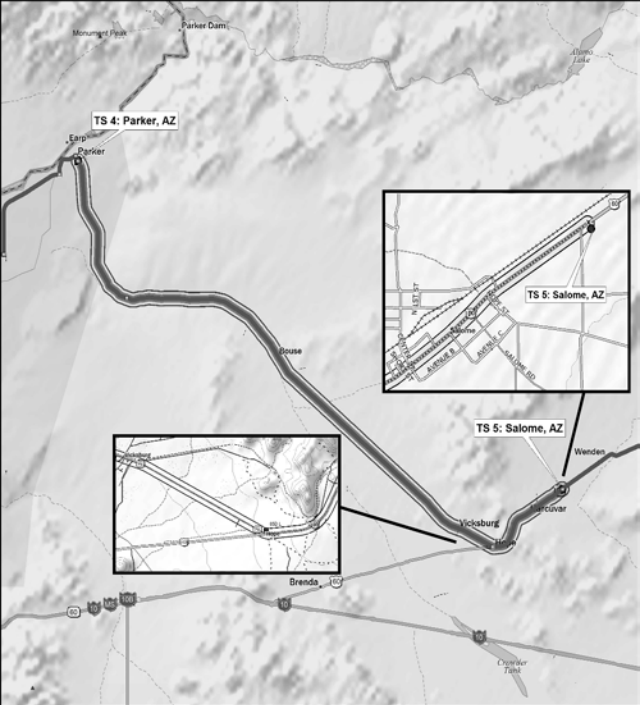

Fallbrook

Unsupported Race Route

Bike Race Route

Unsupported Bike Race Route

Follow Vehicle

Start: Oceanside CA

Start: Oceanside CA

Camp Pendleton South

San Luis Rey

Carlsbad

Carlsbad (State Beach)

SAN LUIS REY
RIVERSIDE DR

Bikes

Follow Vehicles

San Marcos

San Marcos Creek

San Marcos

TS 15: Durango CO

TS 16: Pagosa Springs CO