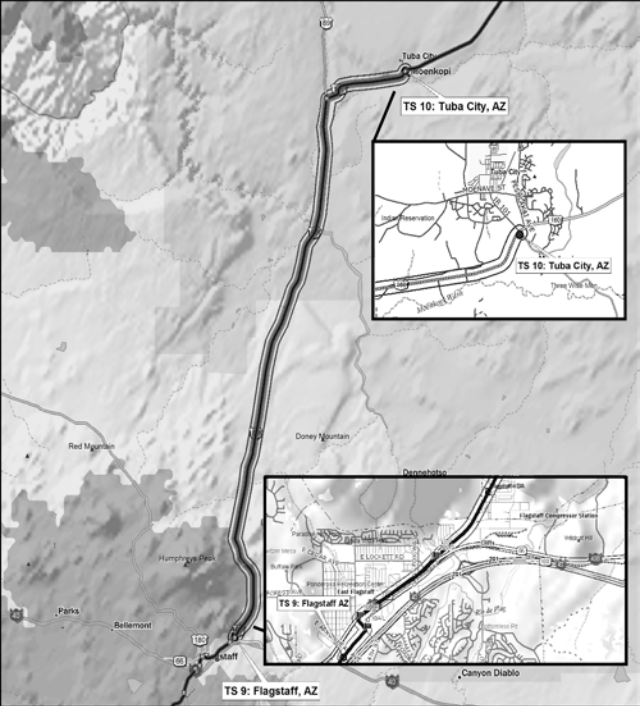

Fallbrook

Unsupported Race Route

Bike Race Route

Unsupported Bike Race Route

Follow Vehicle

Start: Oceanside CA

Start: Oceanside CA

Camp Pendleton South

San Luis Rey

Carlsbad

Carlsbad (State Beach)

SAN LUIS REY
RIVERSIDE DR

Bikes

Follow Vehicles

San Marcos

San Marcos Creek

San Marcos

TS 15: Durango CO

TS 16: Pagosa Springs CO