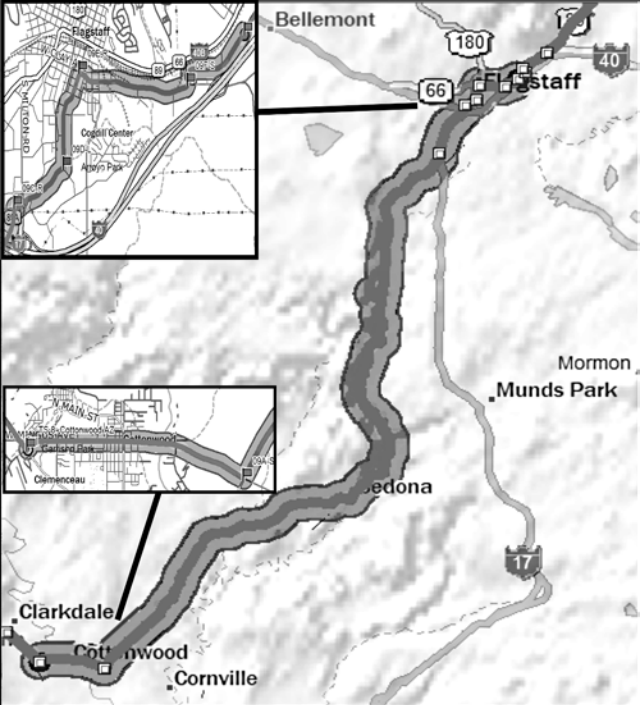

Fallbrook

Unsupported Race Route

Bike Race Route

Unsupported Bike Race Route

Follow Vehicle

Start: Oceanside CA

Start: Oceanside CA

Camp Pendleton South

San Luis Rey

Carlsbad

Carlsbad (State Beach)

SAN LUIS REY
RIVERSIDE DR

Bikes

Follow Vehicles

San Marcos

San Marcos Creek

San Marcos

TS 15: Durango CO

TS 16: Pagosa Springs CO