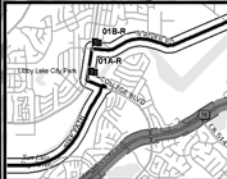

Fallbrook

Unsupported Race Route

Bike Race Route

Unsupported Bike Race Route

Follow Vehicle

Start: Oceanside CA

Start: Oceanside CA

Camp Pendleton South

San Luis Rey

Carlsbad

Carlsbad (State Beach)

SAN LUIS REY
RIVERSIDE DR

Bikes

Follow Vehicles

San Marcos

San Marcos Creek

San Marcos

TS 15: Durango CO

TS 16: Pagosa Springs CO