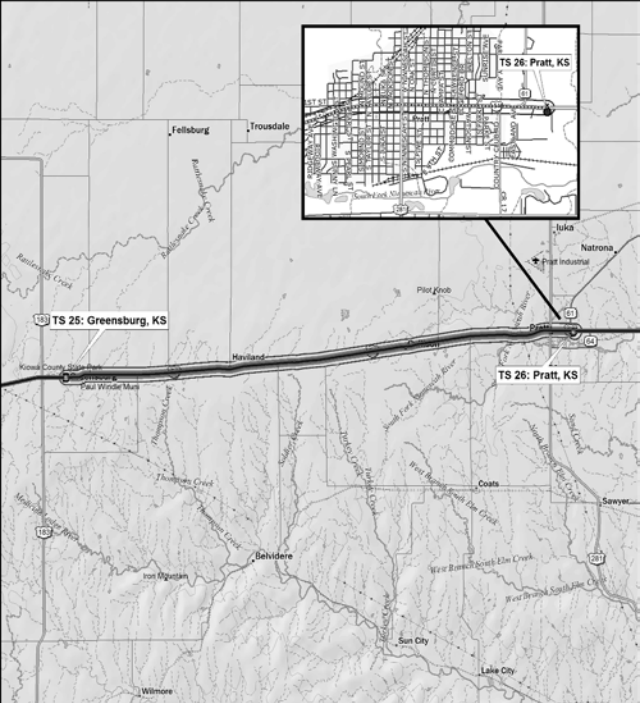

Fallbrook

Bike Race Route

Camp Pendleton South

Start: Oceanside CA

Carlsbad

Carlsbad (State Beach)

San Marcos

San Marcos

TS 29: Yates Center, KS

TS 28: El Dorado, KS

TS 31: Weaubleau, MO

TS 32: Camdenton, MO

TS 35: Mississippi River, West Alton, MO

TS 36: Greenville, IL

TS 36: Greenville, IL