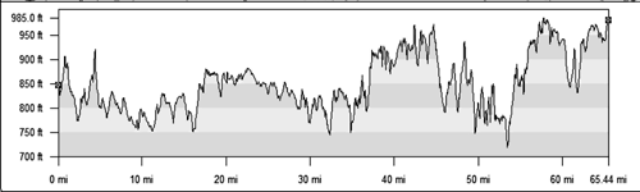

Fallbrook

Bike Race Route

Camp Pendleton South

Start: Oceanside CA

Carlsbad

Carlsbad (State Beach)

San Marcos

San Marcos

TS 29: Yates Center, KS

TS 28: El Dorado, KS

TS 31: Weaubleau, MO

TS 32: Camdenton, MO

TS 35: Mississippi River, West Alton, MO

TS 36: Greenville, IL

TS 36: Greenville, IL