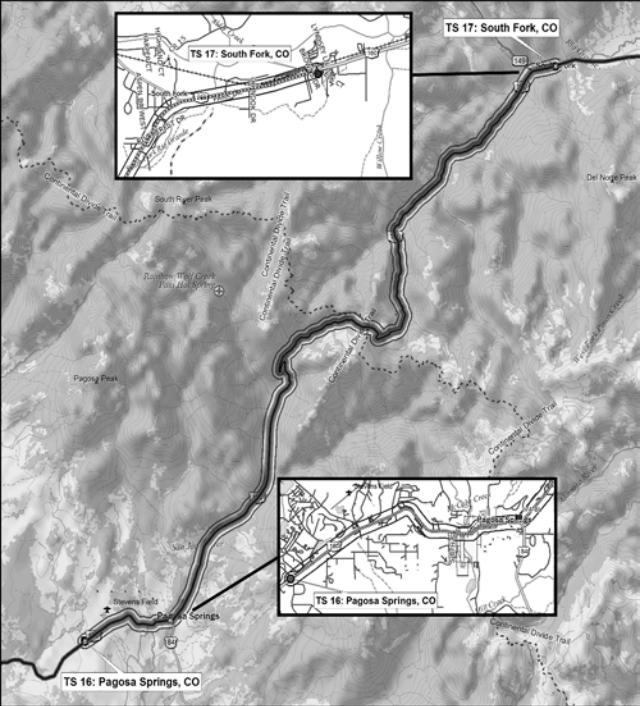

Fallbrook

Bike Race Route

Camp Pendleton South

Start: Oceanside CA

Carlsbad

Carlsbad (State Beach)

San Marcos

San Marcos

TS 29: Yates Center, KS

TS 28: El Dorado, KS

TS 31: Weaubleau, MO

TS 32: Camdenton, MO

TS 35: Mississippi River, West Alton, MO

TS 36: Greenville, IL

TS 36: Greenville, IL