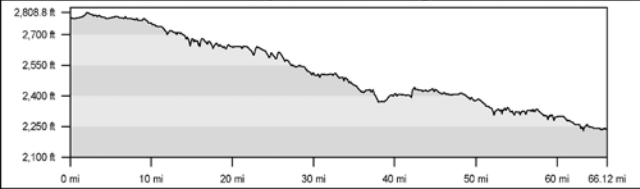

Fallbrook

Bike Race Route

Camp Pendleton South

Start: Oceanside CA

Carlsbad

Carlsbad (State Beach)

San Marcos

San Marcos

TS 29: Yates Center, KS

TS 28: El Dorado, KS

TS 31: Weaubleau, MO

TS 32: Camdenton, MO

TS 35: Mississippi River, West Alton, MO

TS 36: Greenville, IL

TS 36: Greenville, IL