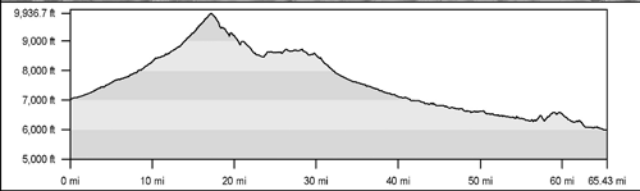

Fallbrook

Bike Race Route

Camp Pendleton South

Start: Oceanside CA

Carlsbad

Carlsbad (State Beach)

San Marcos

San Marcos

TS 29: Yates Center, KS

TS 28: El Dorado, KS

TS 31: Weaubleau, MO

TS 32: Camdenton, MO

TS 35: Mississippi River, West Alton, MO

TS 36: Greenville, IL

TS 36: Greenville, IL