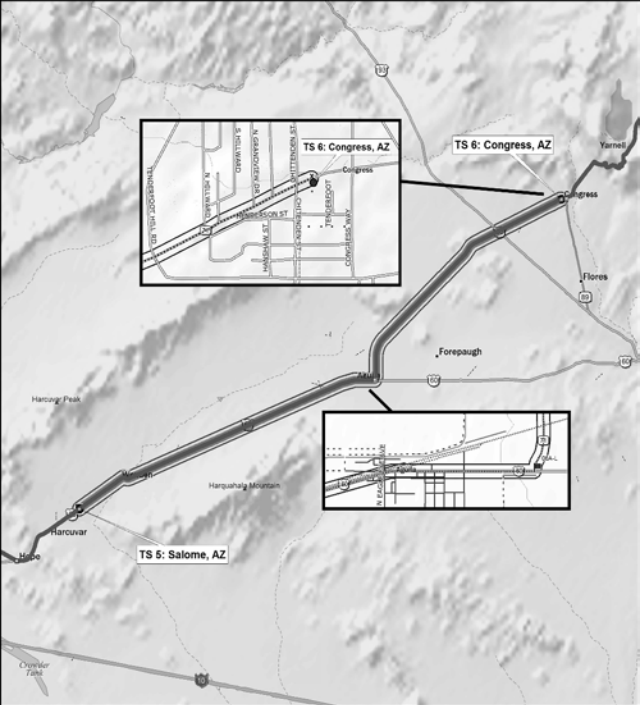

Fallbrook

Bike Race Route

Camp Pendleton South

Start: Oceanside CA

Carlsbad

Carlsbad (State Beach)

San Marcos

San Marcos

TS 29: Yates Center, KS

TS 28: El Dorado, KS

TS 31: Weaubleau, MO

TS 32: Camdenton, MO

TS 35: Mississippi River, West Alton, MO

TS 36: Greenville, IL

TS 36: Greenville, IL