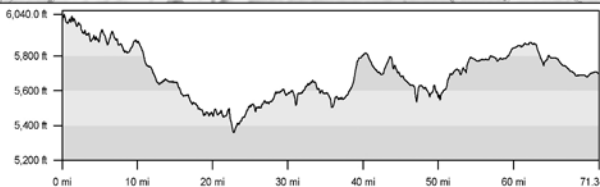

Fallbrook

Bike Race Route

Camp Pendleton South

Start: Oceanside CA

Carlsbad

Carlsbad (State Beach)

San Marcos

San Marcos

TS 29: Yates Center, KS

TS 28: El Dorado, KS

TS 31: Weaubleau, MO

TS 32: Camdenton, MO

TS 35: Mississippi River, West Alton, MO

TS 36: Greenville, IL

TS 36: Greenville, IL