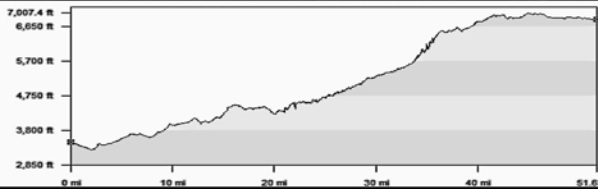

Fallbrook

Bike Race Route

Camp Pendleton South

Start: Oceanside CA

Carlsbad

Carlsbad (State Beach)

San Marcos

San Marcos

TS 29: Yates Center, KS

TS 28: El Dorado, KS

TS 31: Weaubleau, MO

TS 32: Camdenton, MO

TS 35: Mississippi River, West Alton, MO

TS 36: Greenville, IL

TS 36: Greenville, IL