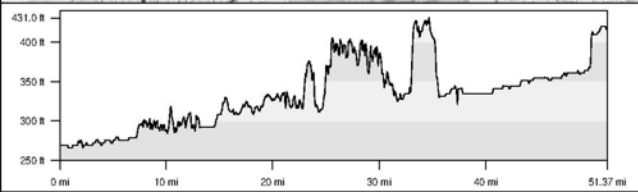

Fallbrook

Bike Race Route

Camp Pendleton South

Start: Oceanside CA

Carlsbad

Carlsbad (State Beach)

San Marcos

San Marcos

TS 29: Yates Center, KS

TS 28: El Dorado, KS

TS 31: Weaubleau, MO

TS 32: Camdenton, MO

TS 35: Mississippi River, West Alton, MO

TS 36: Greenville, IL

TS 36: Greenville, IL