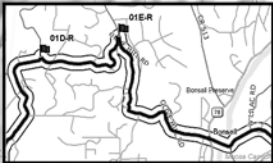

Fallbrook

Bike Race Route

Camp Pendleton South

Start: Oceanside CA

Carlsbad

Carlsbad (State Beach)

San Marcos

San Marcos

TS 29: Yates Center, KS

TS 28: El Dorado, KS

TS 31: Weaubleau, MO

TS 32: Camdenton, MO

TS 35: Mississippi River, West Alton, MO

TS 36: Greenville, IL

TS 36: Greenville, IL