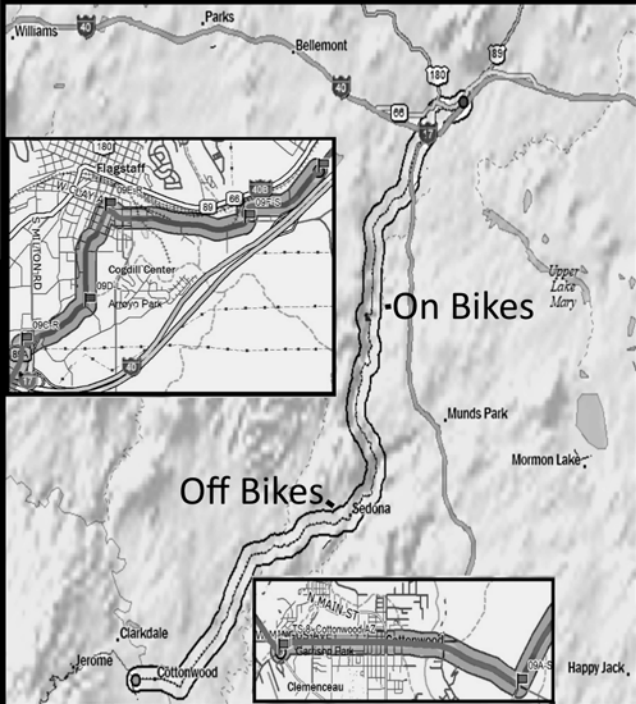

Fallbrook

Bike Race Route

Camp Pendleton South

Start: Oceanside CA

Carlsbad

Carlsbad (State Beach)

San Marcos

San Marcos

TS 29: Yates Center, KS

TS 28: El Dorado, KS

TS 31: Weaubleau, MO

TS 32: Camdenton, MO

TS 35: Mississippi River, West Alton, MO

TS 36: Greenville, IL

TS 36: Greenville, IL