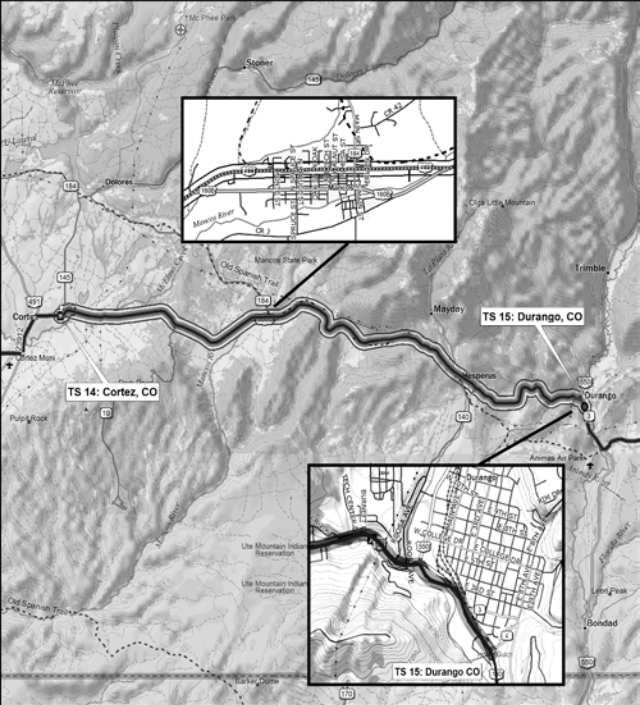

Fallbrook

Bike Race Route

Camp Pendleton South

Start: Oceanside CA

Carlsbad

Carlsbad (State Beach)

San Marcos

San Marcos

TS 29: Yates Center, KS

TS 28: El Dorado, KS

TS 31: Weaubleau, MO

TS 32: Camdenton, MO

TS 35: Mississippi River, West Alton, MO

TS 36: Greenville, IL

TS 36: Greenville, IL