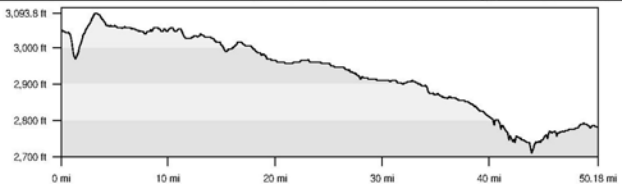

Fallbrook

Bike Race Route

Camp Pendleton South

Start: Oceanside CA

Carlsbad

Carlsbad (State Beach)

San Marcos

San Marcos

TS 29: Yates Center, KS

TS 28: El Dorado, KS

TS 31: Weaubleau, MO

TS 32: Camdenton, MO

TS 35: Mississippi River, West Alton, MO

TS 36: Greenville, IL

TS 36: Greenville, IL