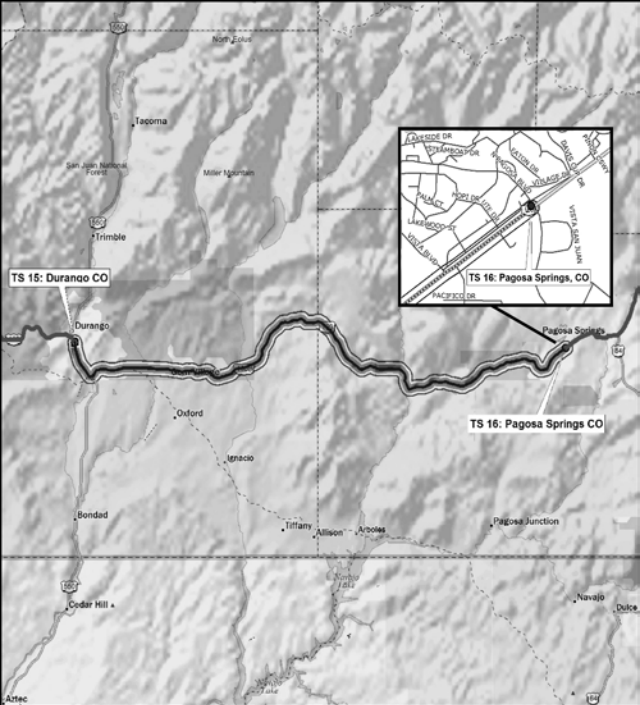

Fallbrook

Bike Race Route

Camp Pendleton South

Start: Oceanside CA

Carlsbad

Carlsbad (State Beach)

San Marcos

San Marcos

TS 29: Yates Center, KS

TS 28: El Dorado, KS

TS 31: Weaubleau, MO

TS 32: Camdenton, MO

TS 35: Mississippi River, West Alton, MO

TS 36: Greenville, IL

TS 36: Greenville, IL