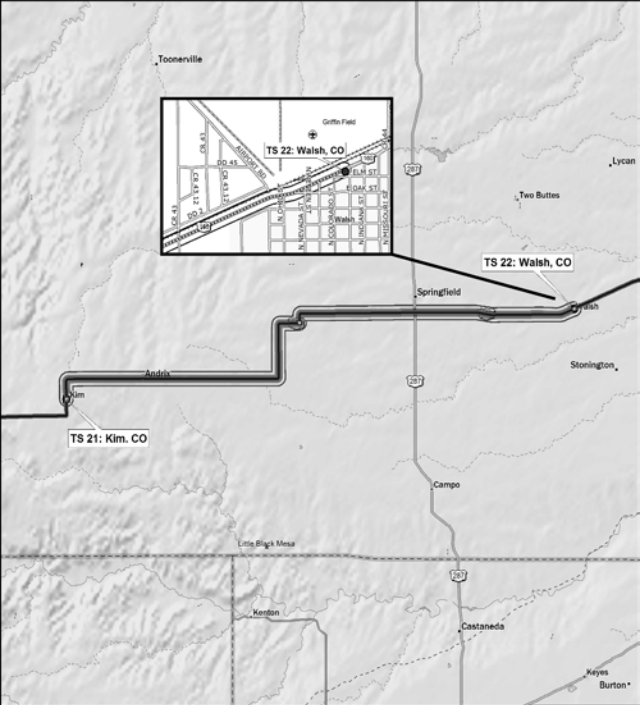

Fallbrook

Bike Race Route

Camp Pendleton South

Start: Oceanside CA

Carlsbad

Carlsbad (State Beach)

San Marcos

San Marcos

TS 29: Yates Center, KS

TS 28: El Dorado, KS

TS 31: Weaubleau, MO

TS 32: Camdenton, MO

TS 35: Mississippi River, West Alton, MO

TS 36: Greenville, IL

TS 36: Greenville, IL