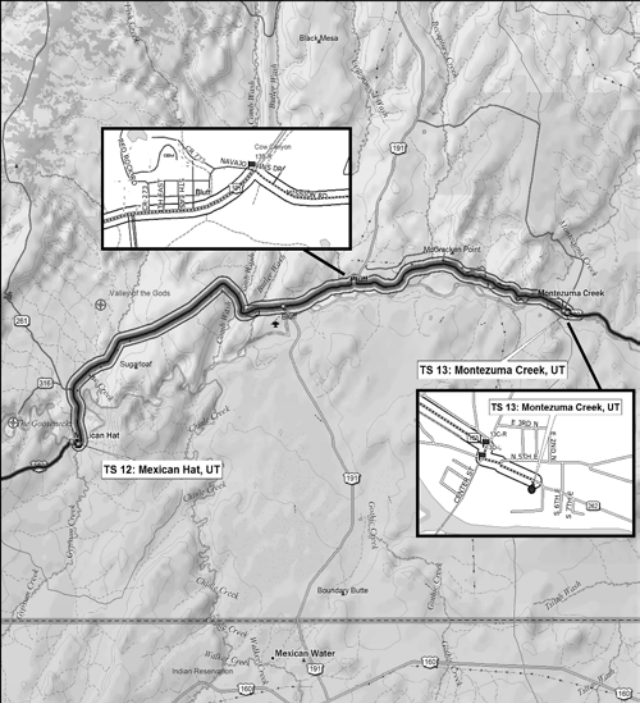

Fallbrook

Bike Race Route

Camp Pendleton South

Start: Oceanside CA

Carlsbad

Carlsbad (State Beach)

San Marcos

San Marcos

TS 29: Yates Center, KS

TS 28: El Dorado, KS

TS 31: Weaubleau, MO

TS 32: Camdenton, MO

TS 35: Mississippi River, West Alton, MO

TS 36: Greenville, IL

TS 36: Greenville, IL