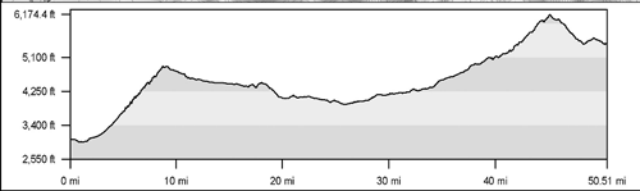

Fallbrook

Bike Race Route

Camp Pendleton South

Start: Oceanside CA

Carlsbad

Carlsbad (State Beach)

San Marcos

San Marcos

TS 29: Yates Center, KS

TS 28: El Dorado, KS

TS 31: Weaubleau, MO

TS 32: Camdenton, MO

TS 35: Mississippi River, West Alton, MO

TS 36: Greenville, IL

TS 36: Greenville, IL