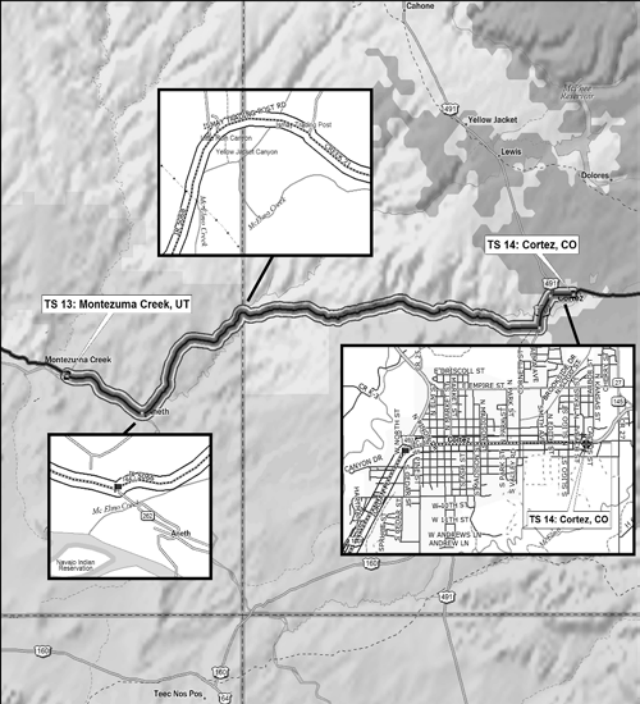

Fallbrook

Bike Race Route

Camp Pendleton South

Start: Oceanside CA

Carlsbad

Carlsbad (State Beach)

San Marcos

San Marcos

TS 29: Yates Center, KS

TS 28: El Dorado, KS

TS 31: Weaubleau, MO

TS 32: Camdenton, MO

TS 35: Mississippi River, West Alton, MO

TS 36: Greenville, IL

TS 36: Greenville, IL