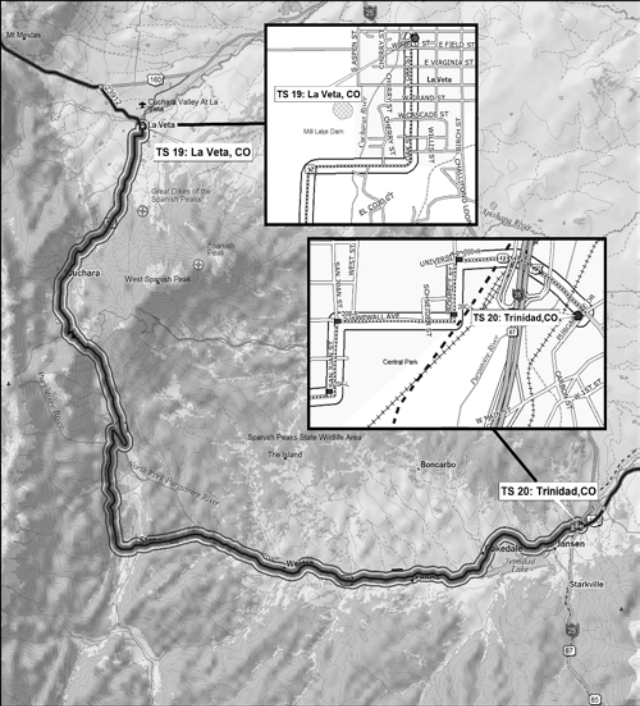

Fallbrook

Bike Race Route

Camp Pendleton South

Start: Oceanside CA

Carlsbad

Carlsbad (State Beach)

San Marcos

San Marcos

TS 29: Yates Center, KS

TS 28: El Dorado, KS

TS 31: Weaubleau, MO

TS 32: Camdenton, MO

TS 35: Mississippi River, West Alton, MO

TS 36: Greenville, IL

TS 36: Greenville, IL