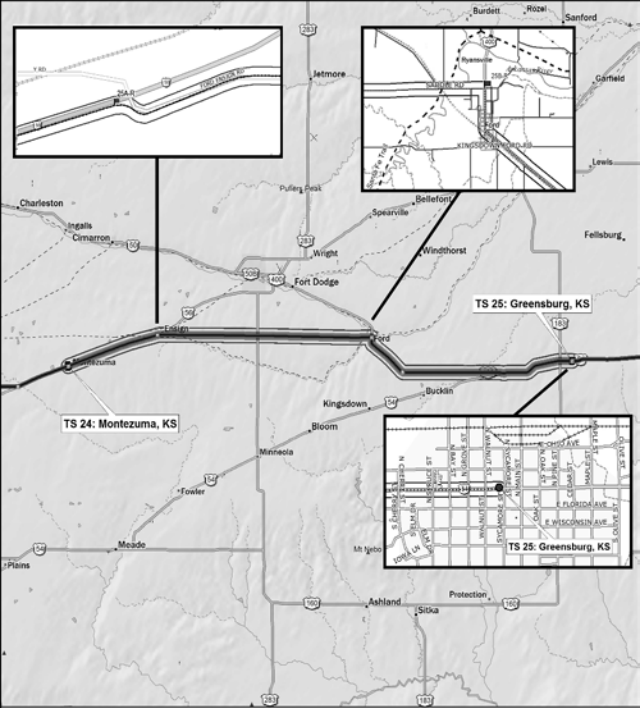

Fallbrook

Bike Race Route

Camp Pendleton South

Start: Oceanside CA

Carlsbad

Carlsbad (State Beach)

San Marcos

San Marcos

TS 29: Yates Center, KS

TS 28: El Dorado, KS

TS 31: Weaubleau, MO

TS 32: Camdenton, MO

TS 35: Mississippi River, West Alton, MO

TS 36: Greenville, IL

TS 36: Greenville, IL