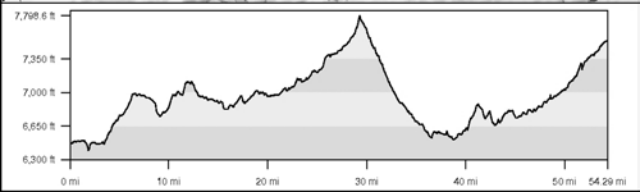

Fallbrook

Bike Race Route

Camp Pendleton South

Start: Oceanside CA

Carlsbad

Carlsbad (State Beach)

San Marcos

San Marcos

TS 29: Yates Center, KS

TS 28: El Dorado, KS

TS 31: Weaubleau, MO

TS 32: Camdenton, MO

TS 35: Mississippi River, West Alton, MO

TS 36: Greenville, IL

TS 36: Greenville, IL