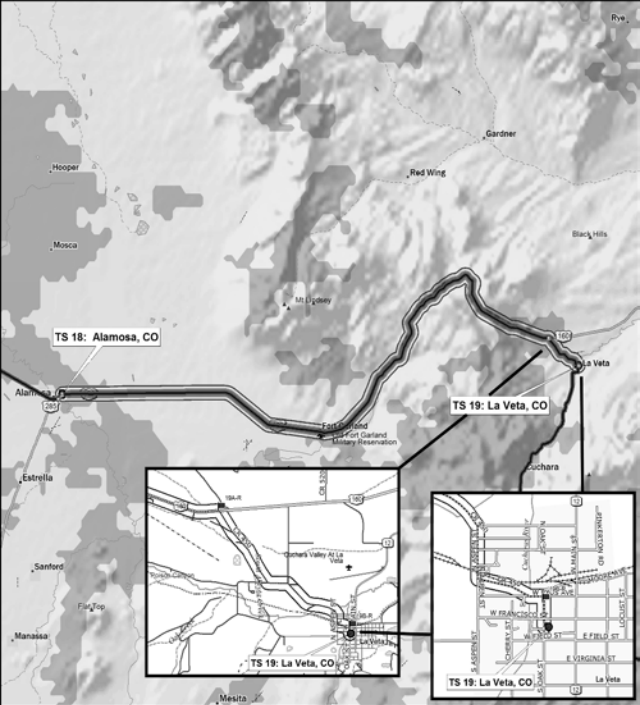

Fallbrook

Bike Race Route

Camp Pendleton South

Start: Oceanside CA

Carlsbad

Carlsbad (State Beach)

San Marcos

San Marcos

TS 29: Yates Center, KS

TS 28: El Dorado, KS

TS 31: Weaubleau, MO

TS 32: Camdenton, MO

TS 35: Mississippi River, West Alton, MO

TS 36: Greenville, IL

TS 36: Greenville, IL