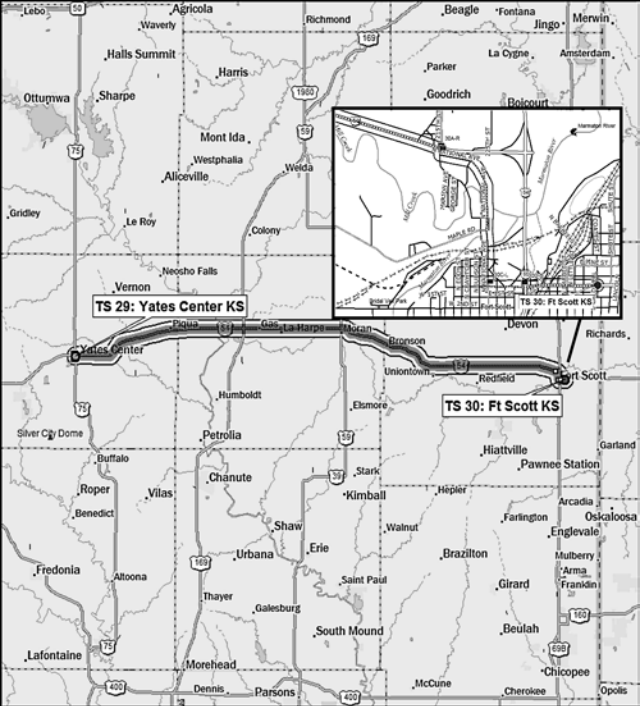

Fallbrook

Bike Race Route

Camp Pendleton South

Start: Oceanside CA

Carlsbad

Carlsbad (State Beach)

San Marcos

San Marcos

TS 29: Yates Center, KS

TS 28: El Dorado, KS

TS 31: Weaubleau, MO

TS 32: Camdenton, MO

TS 35: Mississippi River, West Alton, MO

TS 36: Greenville, IL

TS 36: Greenville, IL