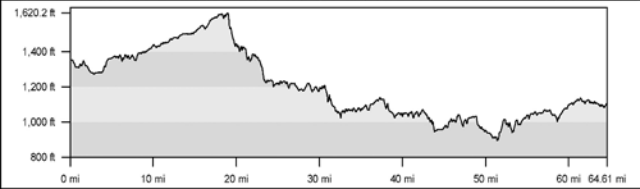

Fallbrook

Bike Race Route

Camp Pendleton South

Start: Oceanside CA

Carlsbad

Carlsbad (State Beach)

San Marcos

San Marcos

TS 29: Yates Center, KS

TS 28: El Dorado, KS

TS 31: Weaubleau, MO

TS 32: Camdenton, MO

TS 35: Mississippi River, West Alton, MO

TS 36: Greenville, IL

TS 36: Greenville, IL