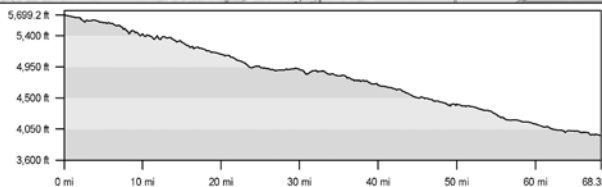

Fallbrook

Bike Race Route

Camp Pendleton South

Start: Oceanside CA

Carlsbad

Carlsbad (State Beach)

San Marcos

San Marcos

TS 29: Yates Center, KS

TS 28: El Dorado, KS

TS 31: Weaubleau, MO

TS 32: Camdenton, MO

TS 35: Mississippi River, West Alton, MO

TS 36: Greenville, IL

TS 36: Greenville, IL