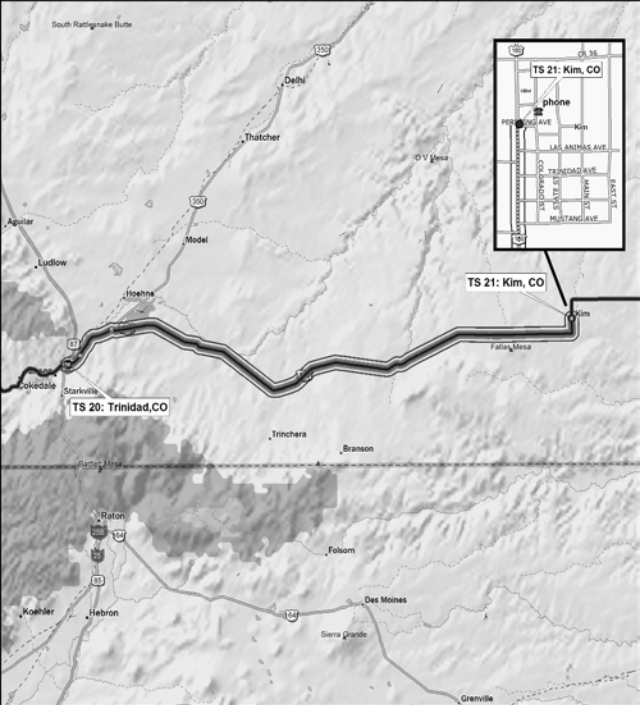

Fallbrook

Bike Race Route

Camp Pendleton South

Start: Oceanside CA

Carlsbad

Carlsbad (State Beach)

San Marcos

San Marcos

TS 29: Yates Center, KS

TS 28: El Dorado, KS

TS 31: Weaubleau, MO

TS 32: Camdenton, MO

TS 35: Mississippi River, West Alton, MO

TS 36: Greenville, IL

TS 36: Greenville, IL