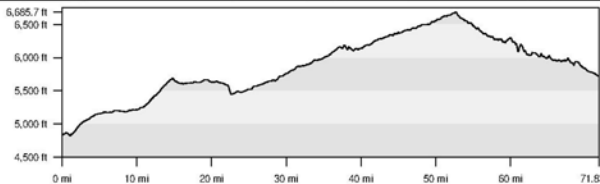

Fallbrook

Bike Race Route

Camp Pendleton South

Start: Oceanside CA

Carlsbad

Carlsbad (State Beach)

San Marcos

San Marcos

TS 29: Yates Center, KS

TS 28: El Dorado, KS

TS 31: Weaubleau, MO

TS 32: Camdenton, MO

TS 35: Mississippi River, West Alton, MO

TS 36: Greenville, IL

TS 36: Greenville, IL