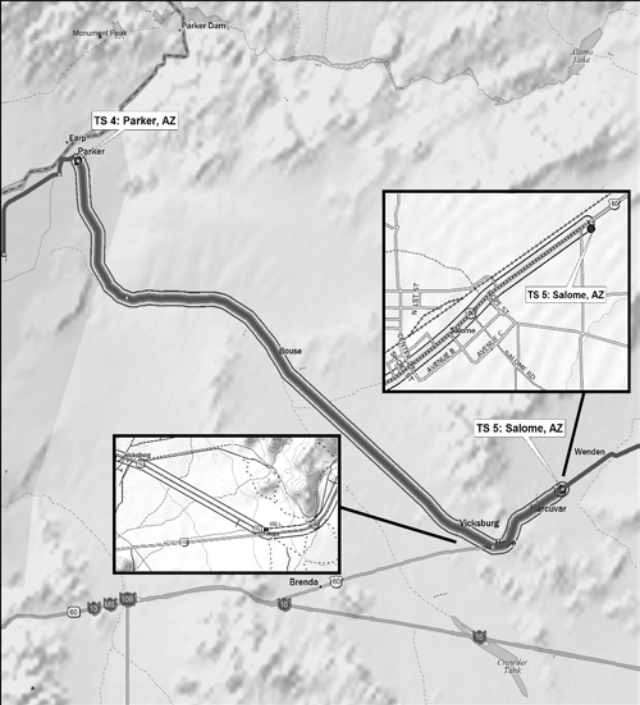

Fallbrook

Bike Race Route

Camp Pendleton South

Start: Oceanside CA

Carlsbad

Carlsbad (State Beach)

San Marcos

San Marcos

TS 29: Yates Center, KS

TS 28: El Dorado, KS

TS 31: Weaubleau, MO

TS 32: Camdenton, MO

TS 35: Mississippi River, West Alton, MO

TS 36: Greenville, IL

TS 36: Greenville, IL