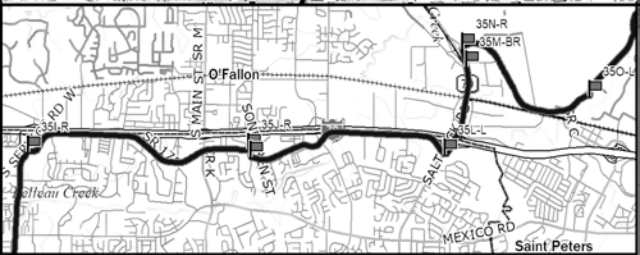

Fallbrook

Bike Race Route

Camp Pendleton South

Start: Oceanside CA

Carlsbad

Carlsbad (State Beach)

San Marcos

San Marcos

TS 29: Yates Center, KS

TS 28: El Dorado, KS

TS 31: Weaubleau, MO

TS 32: Camdenton, MO

TS 35: Mississippi River, West Alton, MO

TS 36: Greenville, IL

TS 36: Greenville, IL