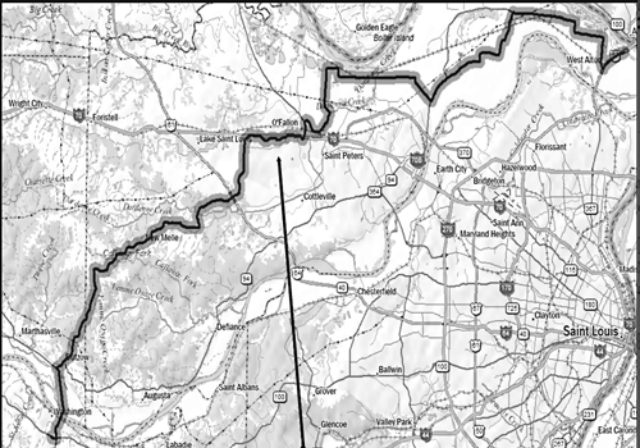

Fallbrook

Bike Race Route

Camp Pendleton South

Start: Oceanside CA

Carlsbad

Carlsbad (State Beach)

San Marcos

San Marcos

TS 29: Yates Center, KS

TS 28: El Dorado, KS

TS 31: Weaubleau, MO

TS 32: Camdenton, MO

TS 35: Mississippi River, West Alton, MO

TS 36: Greenville, IL

TS 36: Greenville, IL