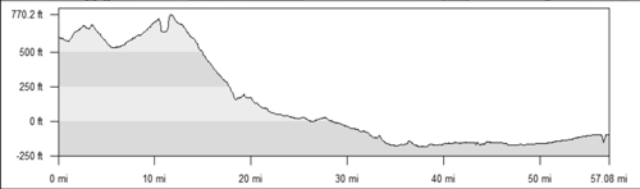

Fallbrook

Bike Race Route

Camp Pendleton South

Start: Oceanside CA

Carlsbad

Carlsbad (State Beach)

San Marcos

San Marcos

TS 29: Yates Center, KS

TS 28: El Dorado, KS

TS 31: Weaubleau, MO

TS 32: Camdenton, MO

TS 35: Mississippi River, West Alton, MO

TS 36: Greenville, IL

TS 36: Greenville, IL