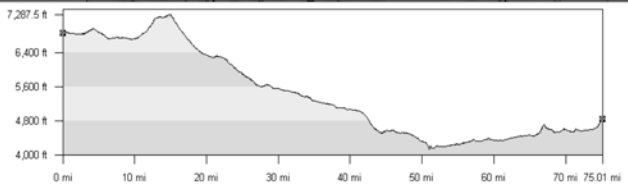

Fallbrook

Bike Race Route

Camp Pendleton South

Start: Oceanside CA

Carlsbad

Carlsbad (State Beach)

San Marcos

San Marcos

TS 29: Yates Center, KS

TS 28: El Dorado, KS

TS 31: Weaubleau, MO

TS 32: Camdenton, MO

TS 35: Mississippi River, West Alton, MO

TS 36: Greenville, IL

TS 36: Greenville, IL