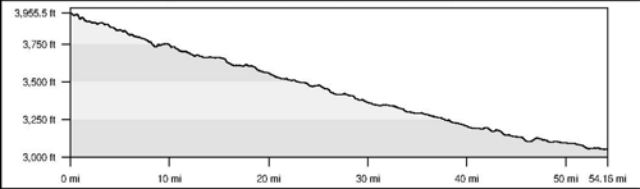

Fallbrook

Bike Race Route

Camp Pendleton South

Start: Oceanside CA

Carlsbad

Carlsbad (State Beach)

San Marcos

San Marcos

TS 29: Yates Center, KS

TS 28: El Dorado, KS

TS 31: Weaubleau, MO

TS 32: Camdenton, MO

TS 35: Mississippi River, West Alton, MO

TS 36: Greenville, IL

TS 36: Greenville, IL