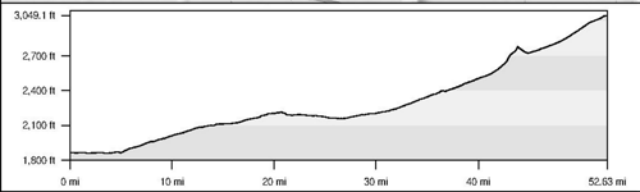

Fallbrook

Bike Race Route

Camp Pendleton South

Start: Oceanside CA

Carlsbad

Carlsbad (State Beach)

San Marcos

San Marcos

TS 29: Yates Center, KS

TS 28: El Dorado, KS

TS 31: Weaubleau, MO

TS 32: Camdenton, MO

TS 35: Mississippi River, West Alton, MO

TS 36: Greenville, IL

TS 36: Greenville, IL