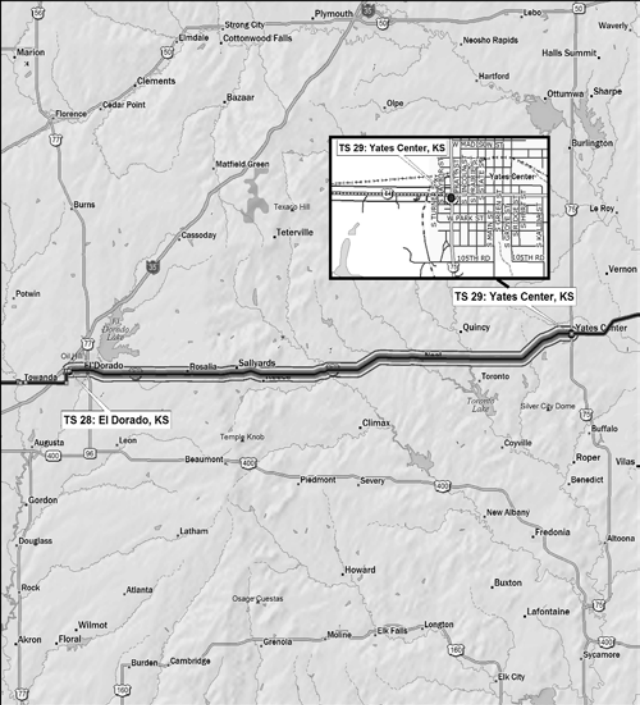

Fallbrook

Bike Race Route

Camp Pendleton South

Start: Oceanside CA

Carlsbad

Carlsbad (State Beach)

San Marcos

San Marcos

TS 29: Yates Center, KS

TS 28: El Dorado, KS

TS 31: Weaubleau, MO

TS 32: Camdenton, MO

TS 35: Mississippi River, West Alton, MO

TS 36: Greenville, IL

TS 36: Greenville, IL