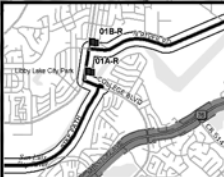

Fallbrook

Bike Race Route

Camp Pendleton South

Start: Oceanside CA

Carlsbad

Carlsbad (State Beach)

San Marcos

San Marcos

TS 29: Yates Center, KS

TS 28: El Dorado, KS

TS 31: Weaubleau, MO

TS 32: Camdenton, MO

TS 35: Mississippi River, West Alton, MO

TS 36: Greenville, IL

TS 36: Greenville, IL