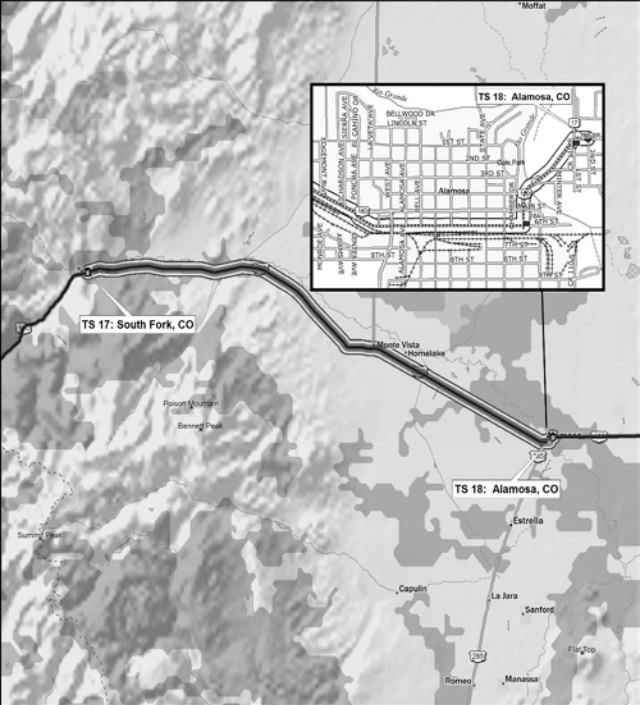

Fallbrook

Bike Race Route

Camp Pendleton South

Start: Oceanside CA

Carlsbad

Carlsbad (State Beach)

San Marcos

San Marcos

TS 29: Yates Center, KS

TS 28: El Dorado, KS

TS 31: Weaubleau, MO

TS 32: Camdenton, MO

TS 35: Mississippi River, West Alton, MO

TS 36: Greenville, IL

TS 36: Greenville, IL