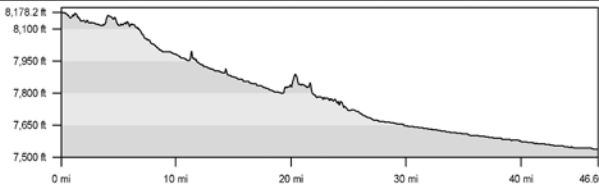

Fallbrook

Bike Race Route

Camp Pendleton South

Start: Oceanside CA

Carlsbad

Carlsbad (State Beach)

San Marcos

San Marcos

TS 29: Yates Center, KS

TS 28: El Dorado, KS

TS 31: Weaubleau, MO

TS 32: Camdenton, MO

TS 35: Mississippi River, West Alton, MO

TS 36: Greenville, IL

TS 36: Greenville, IL