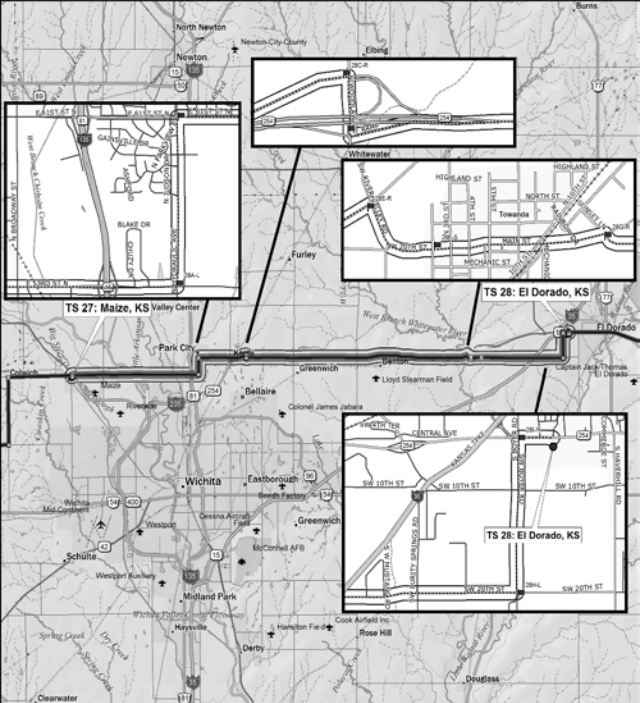

Fallbrook

Bike Race Route

Camp Pendleton South

Start: Oceanside CA

Carlsbad

Carlsbad (State Beach)

San Marcos

San Marcos

TS 29: Yates Center, KS

TS 28: El Dorado, KS

TS 31: Weaubleau, MO

TS 32: Camdenton, MO

TS 35: Mississippi River, West Alton, MO

TS 36: Greenville, IL

TS 36: Greenville, IL