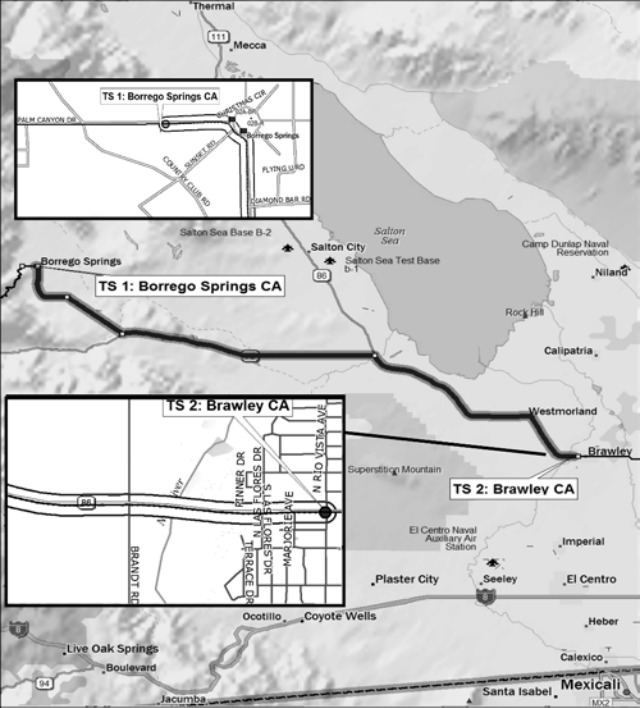

Fallbrook

Bike Race Route

Camp Pendleton South

Start: Oceanside CA

Carlsbad

Carlsbad (State Beach)

San Marcos

San Marcos

TS 29: Yates Center, KS

TS 28: El Dorado, KS

TS 31: Weaubleau, MO

TS 32: Camdenton, MO

TS 35: Mississippi River, West Alton, MO

TS 36: Greenville, IL

TS 36: Greenville, IL