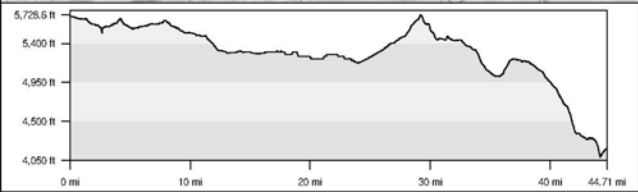

Fallbrook

Bike Race Route

Camp Pendleton South

Start: Oceanside CA

Carlsbad

Carlsbad (State Beach)

San Marcos

San Marcos

TS 29: Yates Center, KS

TS 28: El Dorado, KS

TS 31: Weaubleau, MO

TS 32: Camdenton, MO

TS 35: Mississippi River, West Alton, MO

TS 36: Greenville, IL

TS 36: Greenville, IL