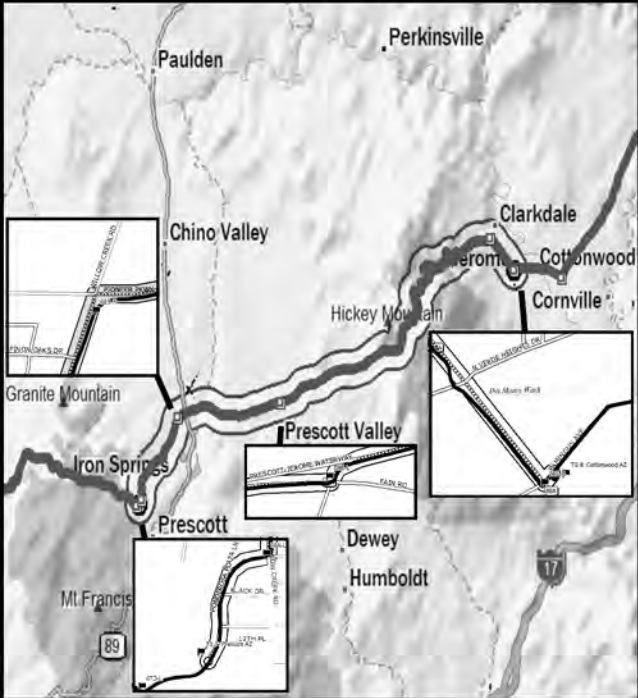

Fallbrook

Bike Race Route

Camp Pendleton South

Start: Oceanside CA

Carlsbad

Carlsbad (State Beach)

San Marcos

San Marcos

TS 29: Yates Center, KS

TS 28: El Dorado, KS

TS 31: Weaubleau, MO

TS 32: Camdenton, MO

TS 35: Mississippi River, West Alton, MO

TS 36: Greenville, IL

TS 36: Greenville, IL