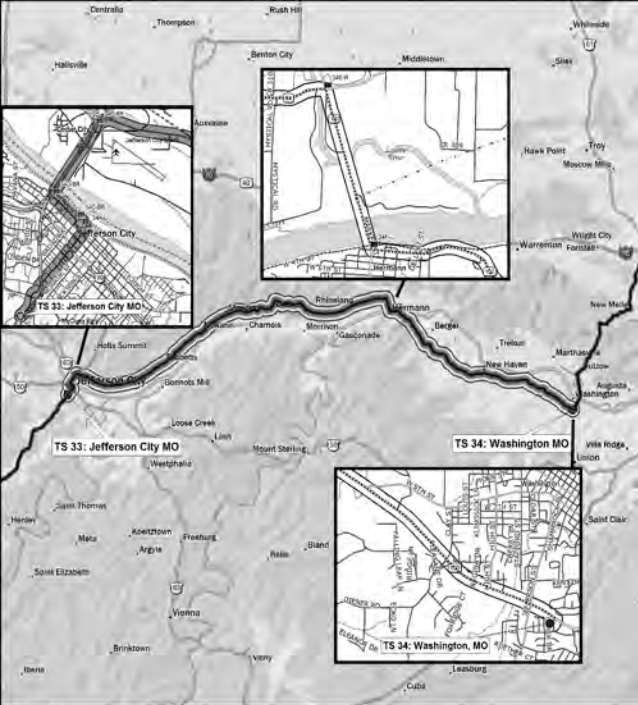

Fallbrook

Bike Race Route

Camp Pendleton South

Start: Oceanside CA

Carlsbad

Carlsbad (State Beach)

San Marcos

San Marcos

TS 29: Yates Center, KS

TS 28: El Dorado, KS

TS 31: Weaubleau, MO

TS 32: Camdenton, MO

TS 35: Mississippi River, West Alton, MO

TS 36: Greenville, IL

TS 36: Greenville, IL