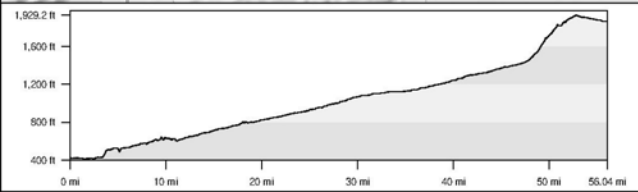

Fallbrook

Bike Race Route

Camp Pendleton South

Start: Oceanside CA

Carlsbad

Carlsbad (State Beach)

San Marcos

San Marcos

TS 29: Yates Center, KS

TS 28: El Dorado, KS

TS 31: Weaubleau, MO

TS 32: Camdenton, MO

TS 35: Mississippi River, West Alton, MO

TS 36: Greenville, IL

TS 36: Greenville, IL