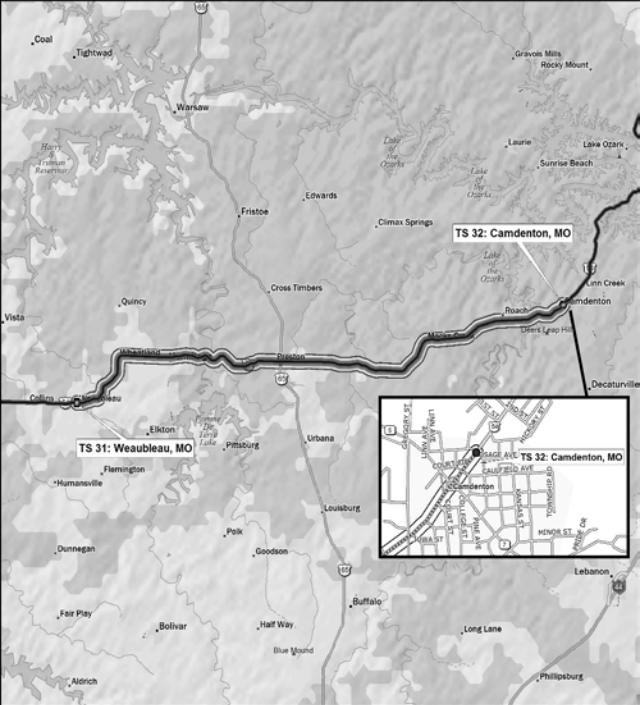

Fallbrook

Bike Race Route

Camp Pendleton South

Start: Oceanside CA

Carlsbad

Carlsbad (State Beach)

San Marcos

San Marcos

TS 29: Yates Center, KS

TS 28: El Dorado, KS

TS 31: Weaubleau, MO

TS 32: Camdenton, MO

TS 35: Mississippi River, West Alton, MO

TS 36: Greenville, IL

TS 36: Greenville, IL