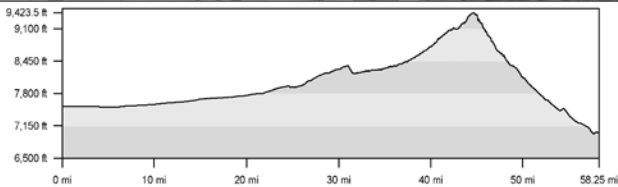

Fallbrook

Bike Race Route

Camp Pendleton South

Start: Oceanside CA

Carlsbad

Carlsbad (State Beach)

San Marcos

San Marcos

TS 29: Yates Center, KS

TS 28: El Dorado, KS

TS 31: Weaubleau, MO

TS 32: Camdenton, MO

TS 35: Mississippi River, West Alton, MO

TS 36: Greenville, IL

TS 36: Greenville, IL