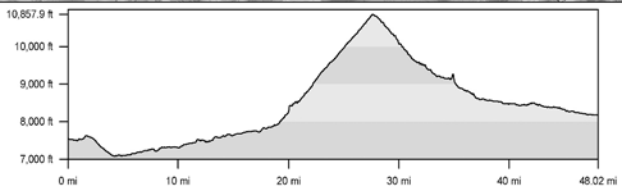

Fallbrook

Bike Race Route

Camp Pendleton South

Start: Oceanside CA

Carlsbad

Carlsbad (State Beach)

San Marcos

San Marcos

TS 29: Yates Center, KS

TS 28: El Dorado, KS

TS 31: Weaubleau, MO

TS 32: Camdenton, MO

TS 35: Mississippi River, West Alton, MO

TS 36: Greenville, IL

TS 36: Greenville, IL