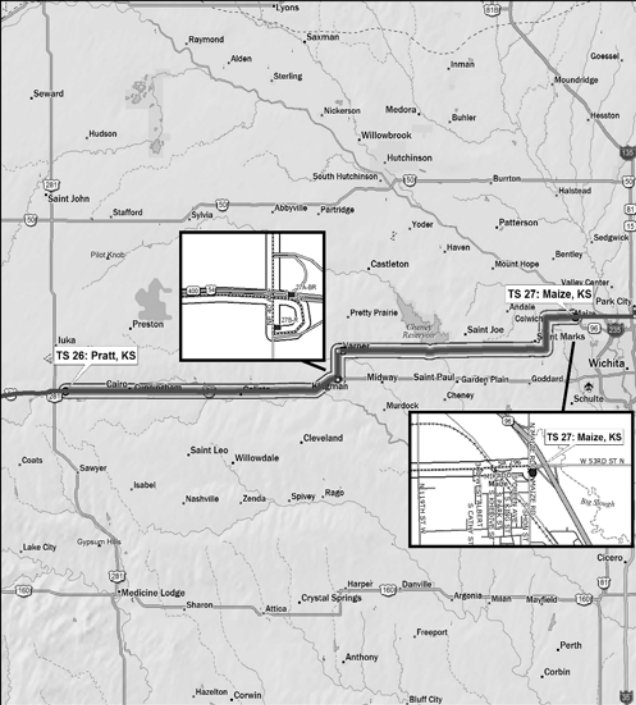

Fallbrook

Bike Race Route

Camp Pendleton South

Start: Oceanside CA

Carlsbad

Carlsbad (State Beach)

San Marcos

San Marcos

TS 29: Yates Center, KS

TS 28: El Dorado, KS

TS 31: Weaubleau, MO

TS 32: Camdenton, MO

TS 35: Mississippi River, West Alton, MO

TS 36: Greenville, IL

TS 36: Greenville, IL