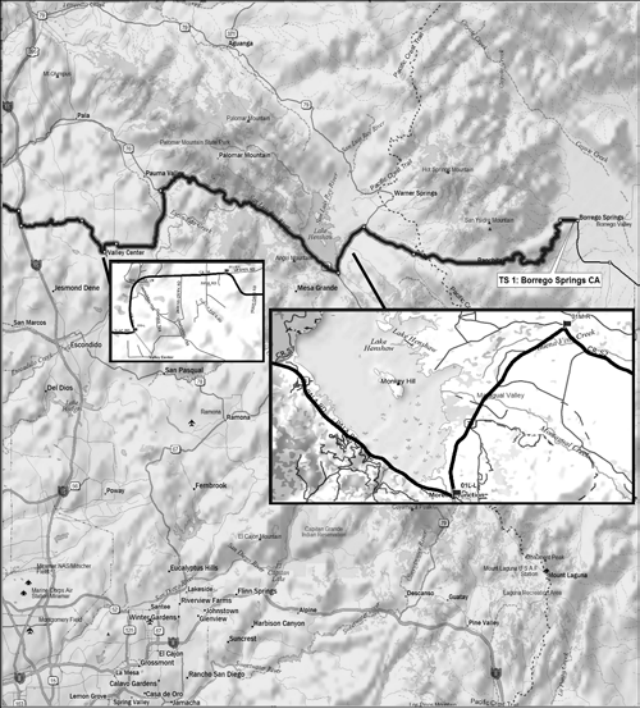

Fallbrook

Bike Race Route

Camp Pendleton South

Start: Oceanside CA

Carlsbad

Carlsbad (State Beach)

San Marcos

San Marcos

TS 29: Yates Center, KS

TS 28: El Dorado, KS

TS 31: Weaubleau, MO

TS 32: Camdenton, MO

TS 35: Mississippi River, West Alton, MO

TS 36: Greenville, IL

TS 36: Greenville, IL