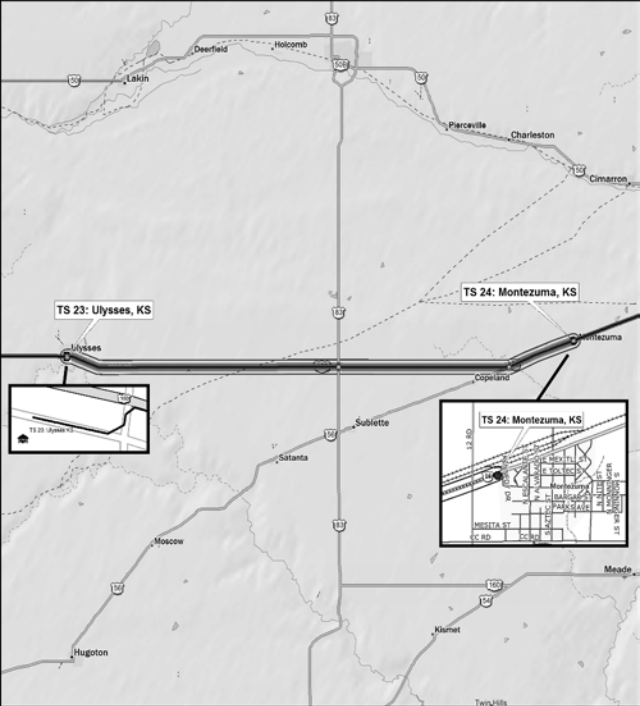

Fallbrook

Bike Race Route

Camp Pendleton South

Start: Oceanside CA

Carlsbad

Carlsbad (State Beach)

San Marcos

San Marcos

TS 29: Yates Center, KS

TS 28: El Dorado, KS

TS 31: Weaubleau, MO

TS 32: Camdenton, MO

TS 35: Mississippi River, West Alton, MO

TS 36: Greenville, IL

TS 36: Greenville, IL