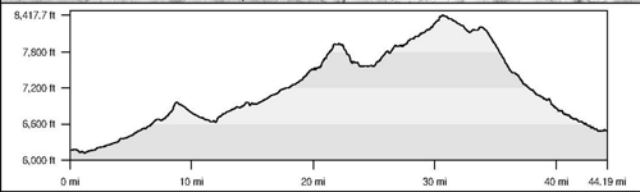

Fallbrook

Bike Race Route

Camp Pendleton South

Start: Oceanside CA

Carlsbad

Carlsbad (State Beach)

San Marcos

San Marcos

TS 29: Yates Center, KS

TS 28: El Dorado, KS

TS 31: Weaubleau, MO

TS 32: Camdenton, MO

TS 35: Mississippi River, West Alton, MO

TS 36: Greenville, IL

TS 36: Greenville, IL