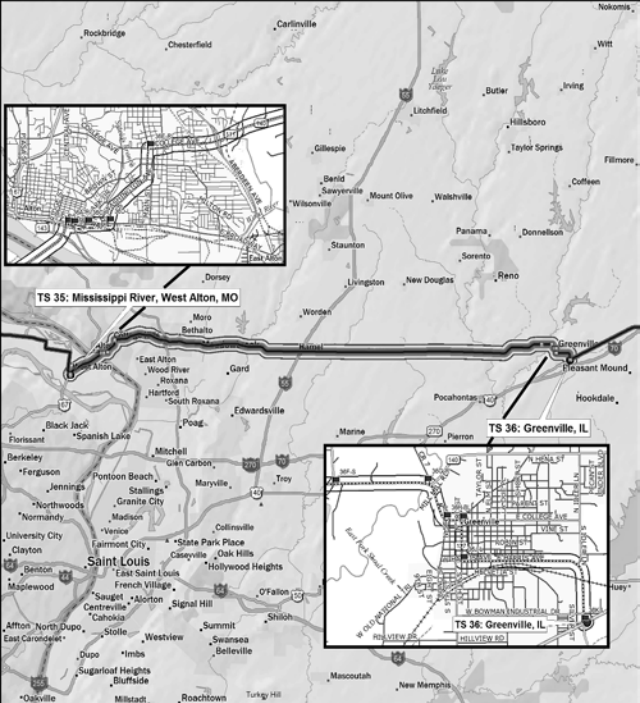

Fallbrook

Bike Race Route

Camp Pendleton South

Start: Oceanside CA

Carlsbad

Carlsbad (State Beach)

San Marcos

San Marcos

TS 29: Yates Center, KS

TS 28: El Dorado, KS

TS 31: Weaubleau, MO

TS 32: Camdenton, MO

TS 35: Mississippi River, West Alton, MO

TS 36: Greenville, IL

TS 36: Greenville, IL