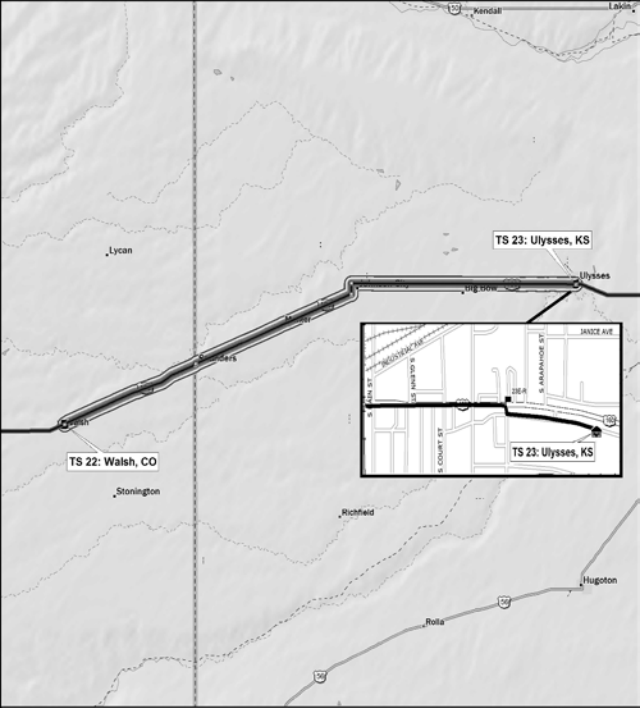

Fallbrook

Bike Race Route

Camp Pendleton South

Start: Oceanside CA

Carlsbad

Carlsbad (State Beach)

San Marcos

San Marcos

TS 29: Yates Center, KS

TS 28: El Dorado, KS

TS 31: Weaubleau, MO

TS 32: Camdenton, MO

TS 35: Mississippi River, West Alton, MO

TS 36: Greenville, IL

TS 36: Greenville, IL