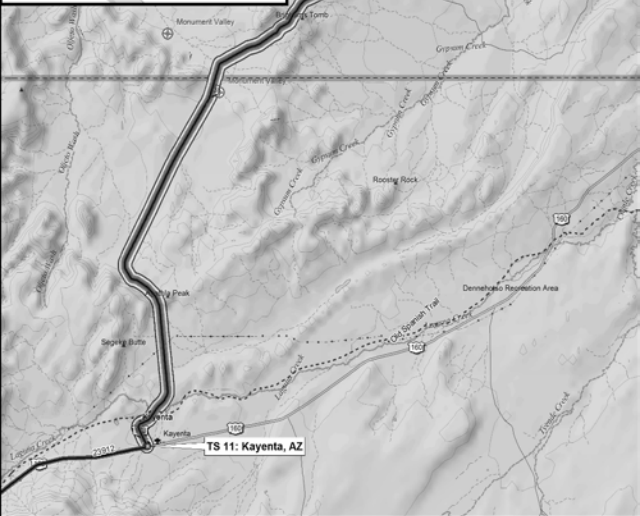

Fallbrook

Bike Race Route

Camp Pendleton South

Start: Oceanside CA

Carlsbad

Carlsbad (State Beach)

San Marcos

San Marcos

TS 29: Yates Center, KS

TS 28: El Dorado, KS

TS 31: Weaubleau, MO

TS 32: Camdenton, MO

TS 35: Mississippi River, West Alton, MO

TS 36: Greenville, IL

TS 36: Greenville, IL