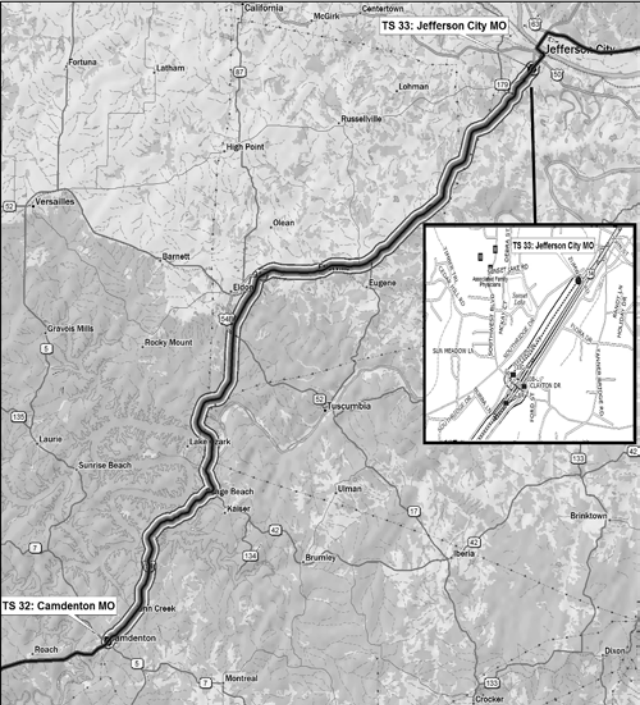

Fallbrook

Bike Race Route

Camp Pendleton South

Start: Oceanside CA

Carlsbad

Carlsbad (State Beach)

San Marcos

San Marcos

TS 29: Yates Center, KS

TS 28: El Dorado, KS

TS 31: Weaubleau, MO

TS 32: Camdenton, MO

TS 35: Mississippi River, West Alton, MO

TS 36: Greenville, IL

TS 36: Greenville, IL