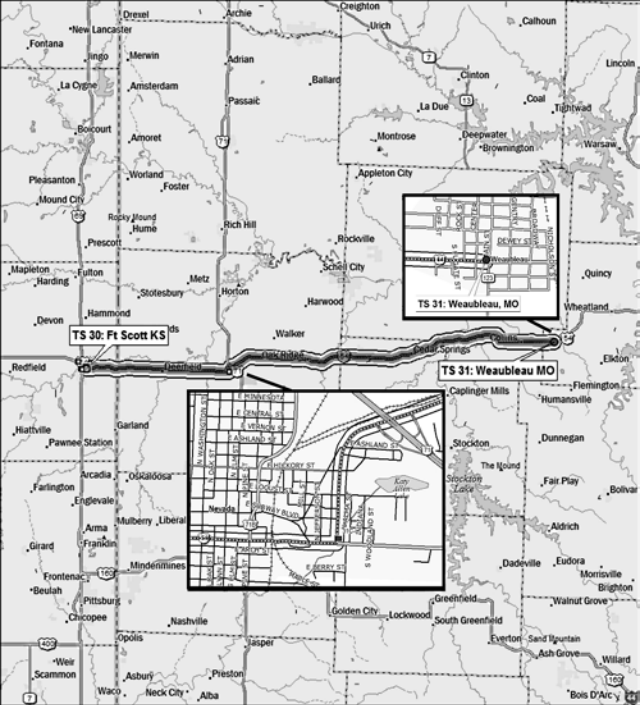

Fallbrook

Bike Race Route

Camp Pendleton South

Start: Oceanside CA

Carlsbad

Carlsbad (State Beach)

San Marcos

San Marcos

TS 29: Yates Center, KS

TS 28: El Dorado, KS

TS 31: Weaubleau, MO

TS 32: Camdenton, MO

TS 35: Mississippi River, West Alton, MO

TS 36: Greenville, IL

TS 36: Greenville, IL