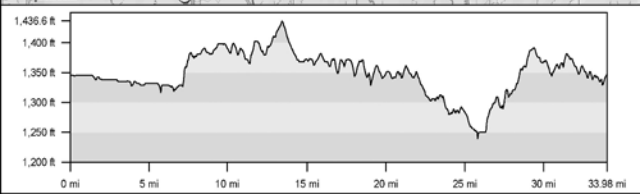

Fallbrook

Bike Race Route

Camp Pendleton South

Start: Oceanside CA

Carlsbad

Carlsbad (State Beach)

San Marcos

San Marcos

TS 29: Yates Center, KS

TS 28: El Dorado, KS

TS 31: Weaubleau, MO

TS 32: Camdenton, MO

TS 35: Mississippi River, West Alton, MO

TS 36: Greenville, IL

TS 36: Greenville, IL