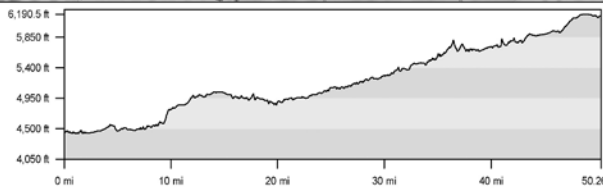

Fallbrook

Bike Race Route

Camp Pendleton South

Start: Oceanside CA

Carlsbad

Carlsbad (State Beach)

San Marcos

San Marcos

TS 29: Yates Center, KS

TS 28: El Dorado, KS

TS 31: Weaubleau, MO

TS 32: Camdenton, MO

TS 35: Mississippi River, West Alton, MO

TS 36: Greenville, IL

TS 36: Greenville, IL