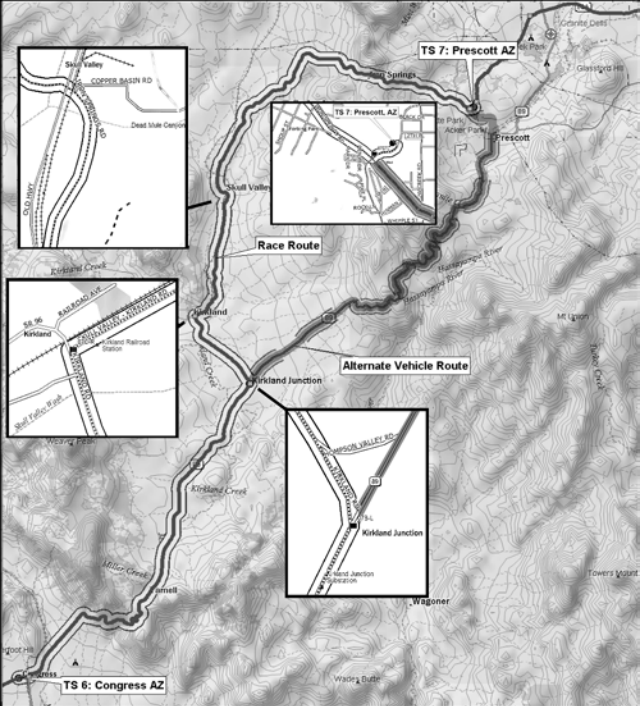

Fallbrook

Bike Race Route

Camp Pendleton South

Start: Oceanside CA

Carlsbad

Carlsbad (State Beach)

San Marcos

San Marcos

TS 29: Yates Center, KS

TS 28: El Dorado, KS

TS 31: Weaubleau, MO

TS 32: Camdenton, MO

TS 35: Mississippi River, West Alton, MO

TS 36: Greenville, IL

TS 36: Greenville, IL