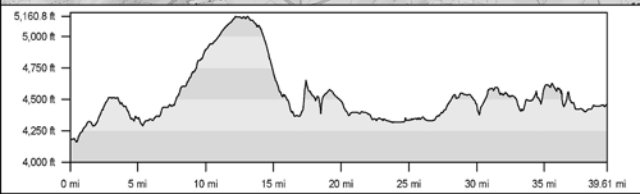

Fallbrook

Bike Race Route

Camp Pendleton South

Start: Oceanside CA

Carlsbad

Carlsbad (State Beach)

San Marcos

San Marcos

TS 29: Yates Center, KS

TS 28: El Dorado, KS

TS 31: Weaubleau, MO

TS 32: Camdenton, MO

TS 35: Mississippi River, West Alton, MO

TS 36: Greenville, IL

TS 36: Greenville, IL