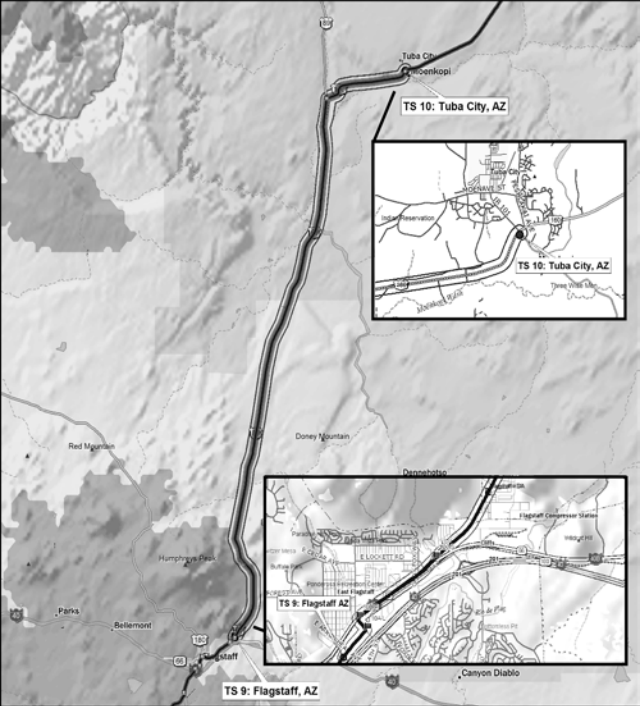

Fallbrook

Bike Race Route

Camp Pendleton South

Start: Oceanside CA

Carlsbad

Carlsbad (State Beach)

San Marcos

San Marcos

TS 29: Yates Center, KS

TS 28: El Dorado, KS

TS 31: Weaubleau, MO

TS 32: Camdenton, MO

TS 35: Mississippi River, West Alton, MO

TS 36: Greenville, IL

TS 36: Greenville, IL