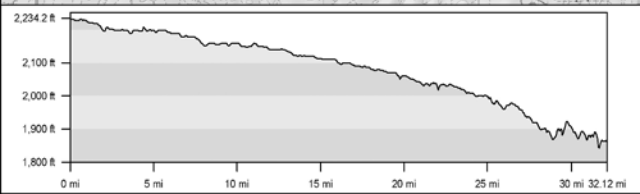

Fallbrook

Bike Race Route

Camp Pendleton South

Start: Oceanside CA

Carlsbad

Carlsbad (State Beach)

San Marcos

San Marcos

TS 29: Yates Center, KS

TS 28: El Dorado, KS

TS 31: Weaubleau, MO

TS 32: Camdenton, MO

TS 35: Mississippi River, West Alton, MO

TS 36: Greenville, IL

TS 36: Greenville, IL