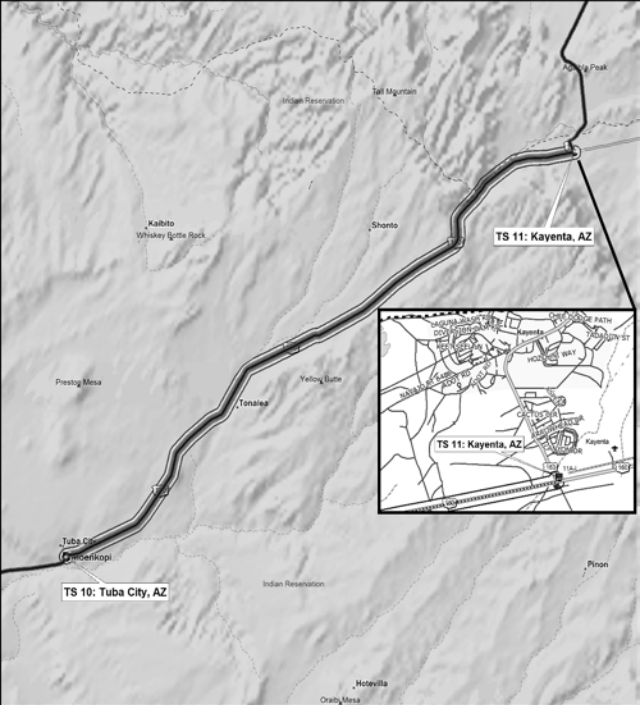

Fallbrook

Bike Race Route

Camp Pendleton South

Start: Oceanside CA

Carlsbad

Carlsbad (State Beach)

San Marcos

San Marcos

TS 29: Yates Center, KS

TS 28: El Dorado, KS

TS 31: Weaubleau, MO

TS 32: Camdenton, MO

TS 35: Mississippi River, West Alton, MO

TS 36: Greenville, IL

TS 36: Greenville, IL