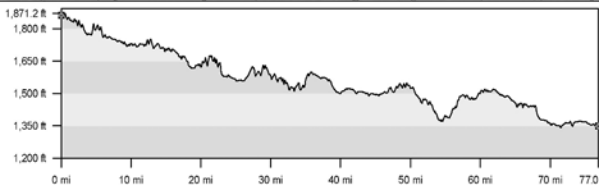

Fallbrook

Bike Race Route

Camp Pendleton South

Start: Oceanside CA

Carlsbad

Carlsbad (State Beach)

San Marcos

San Marcos

TS 29: Yates Center, KS

TS 28: El Dorado, KS

TS 31: Weaubleau, MO

TS 32: Camdenton, MO

TS 35: Mississippi River, West Alton, MO

TS 36: Greenville, IL

TS 36: Greenville, IL