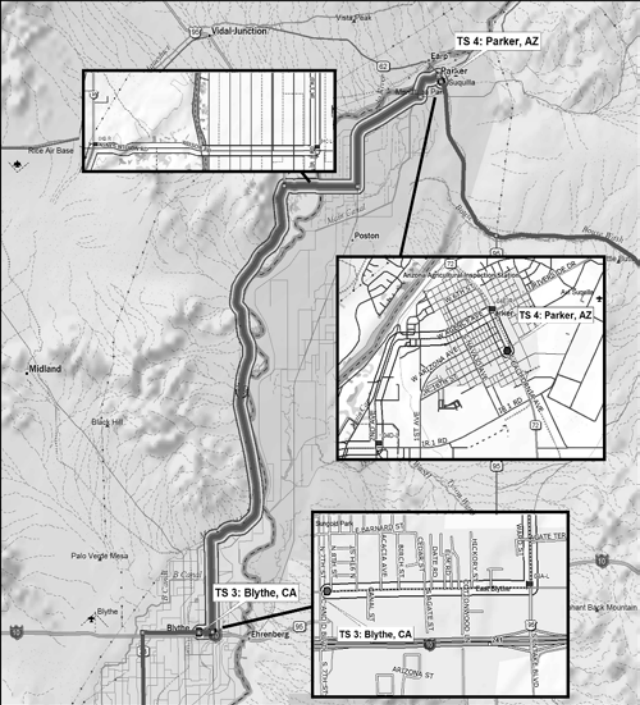

Fallbrook

Bike Race Route

Camp Pendleton South

Start: Oceanside CA

Carlsbad

Carlsbad (State Beach)

San Marcos

San Marcos

TS 29: Yates Center, KS

TS 28: El Dorado, KS

TS 31: Weaubleau, MO

TS 32: Camdenton, MO

TS 35: Mississippi River, West Alton, MO

TS 36: Greenville, IL

TS 36: Greenville, IL